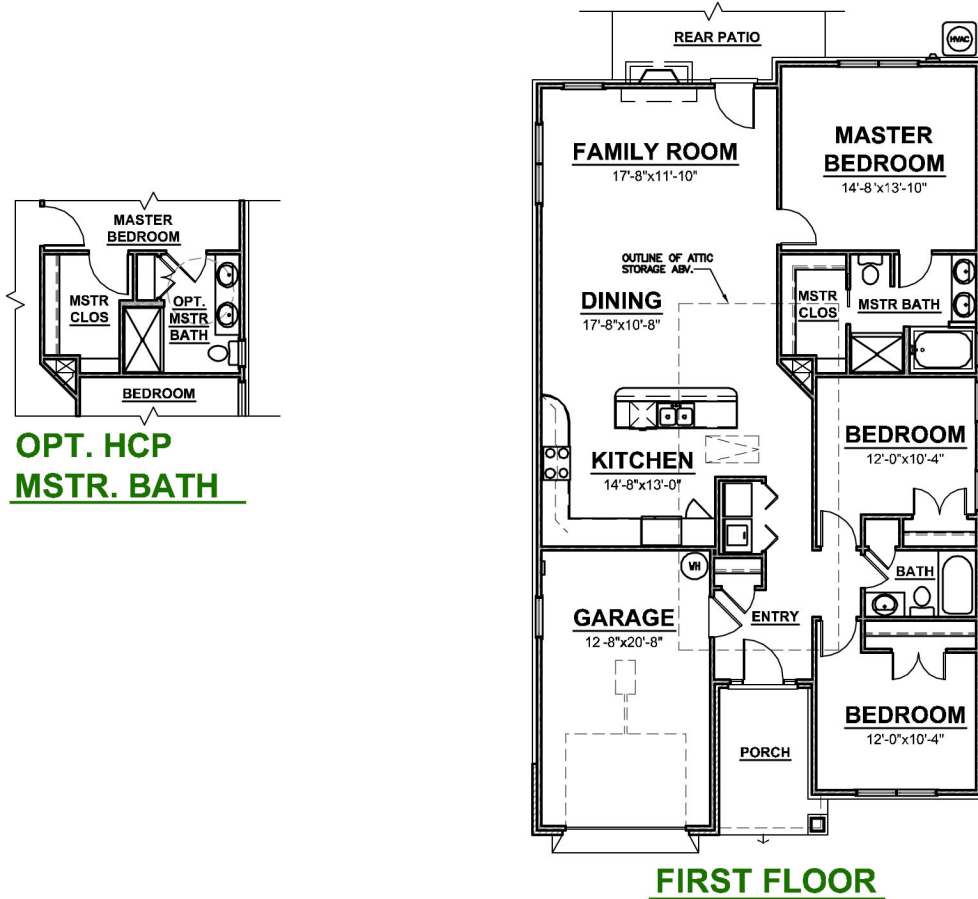

The Villas at Fiddlers Green

The Patrick II

Single Level Living

APPROX. SQUARE FOOTAGE	
FIRST FLOOR FINISHED=	1,502 s.f.
GARAGE=	277 s.f.

- NOTES:**
- 1) INFORMATION DEEMED RELIABLE BUT NOT GUARANTEED.
 - 2) PRICES ARE SUBJECT TO CHANGE WITHOUT NOTICE.
 - 3) ROOM SIZES ARE NOT GUARANTEED.
 - 4) SQUARE FOOTAGE SHOWN IS APPROXIMATE.